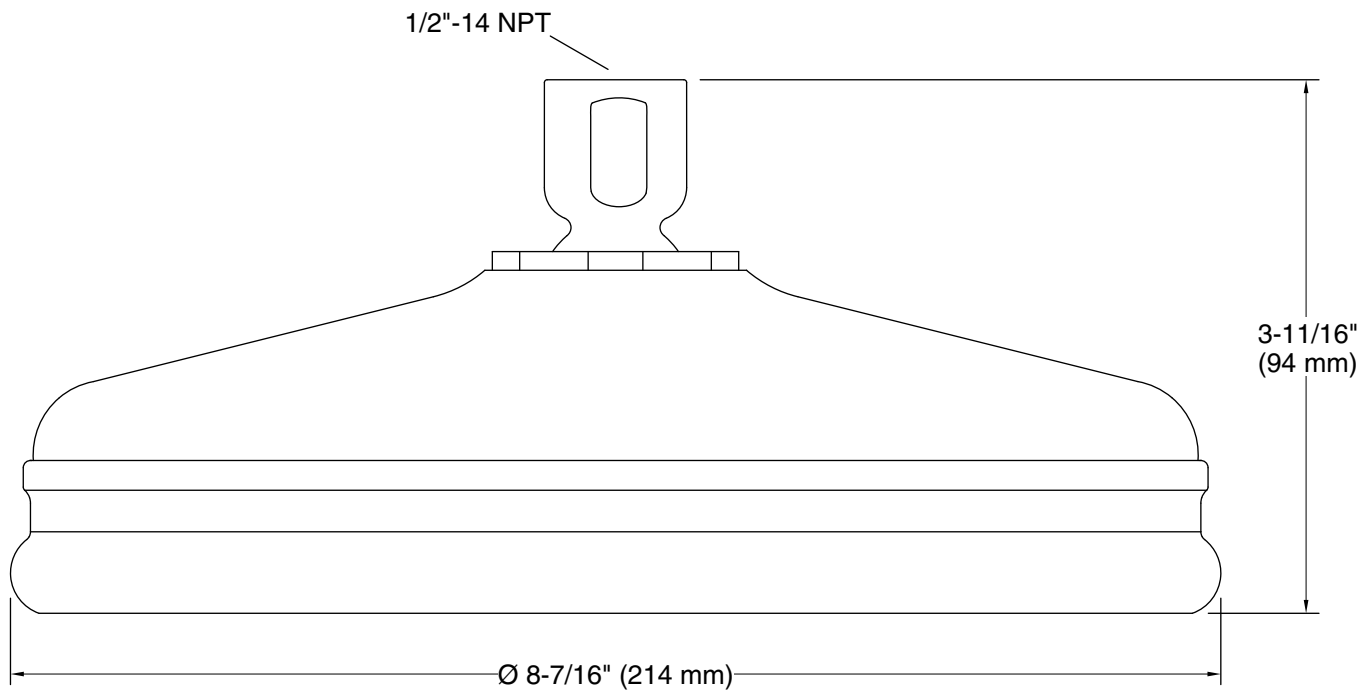

## Installation

- 1/2 -14 NPT connection

## Technical Information

All product dimensions are nominal.